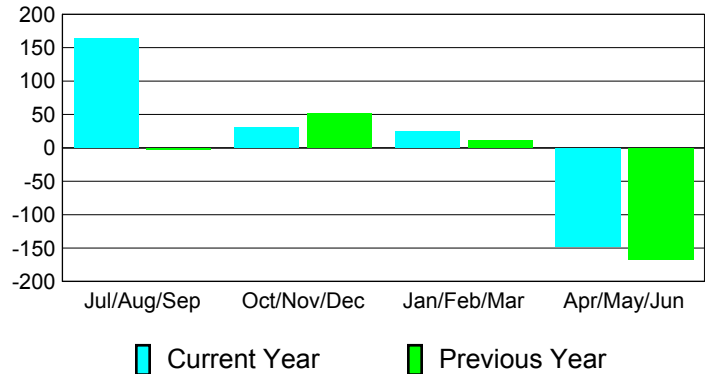

Membership Results
2010-2011

Membership
2009-2010

Month	Net Memb Goal	Actual New Memb	Actual Dropped Memb	Gain/Loss of Memb	Gain/Loss of Memb
Jul/Aug/Sep	40	272	-108	164	-2
Oct/Nov/Dec	70	87	-56	31	52
Jan/Feb/Mar	10	65	-41	24	11
Apr/May/June	-40	23	-171	-148	-167
Totals	80	447	-376	71	-106

Membership Results 2010-2011

Goal, New, Dropped, Gain/Loss

Comparison of Membership Gain/Loss

Current Year Compared to the Previous Year

Gender Comparison 2010-2011

Jul/Aug/Sep

Oct/Nov/Dec

Jan/Feb/Mar

Apr/May/June

Male

Female