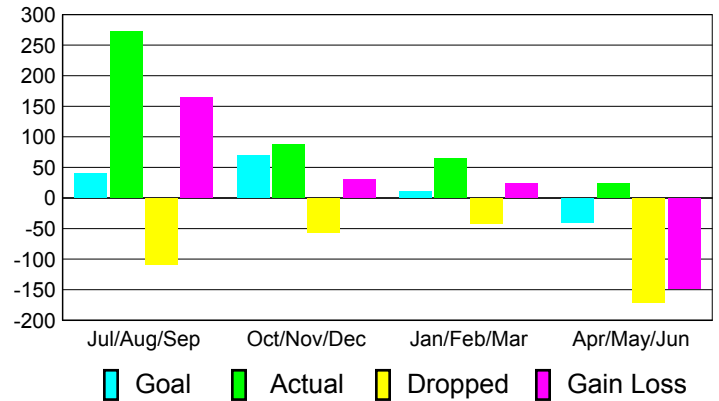

Membership Results 2010-2011

Goal, New, Dropped, Gain/Loss

Comparison of Membership Gain/Loss

Current Year Compared to the Previous Year